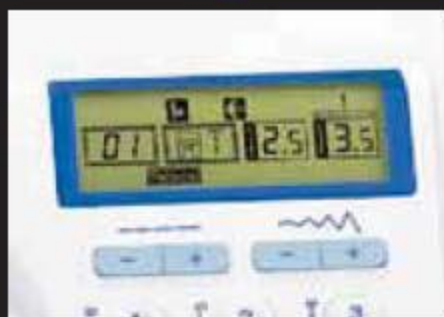

Ecran LCD ce ofera si
posibilitati de memorare